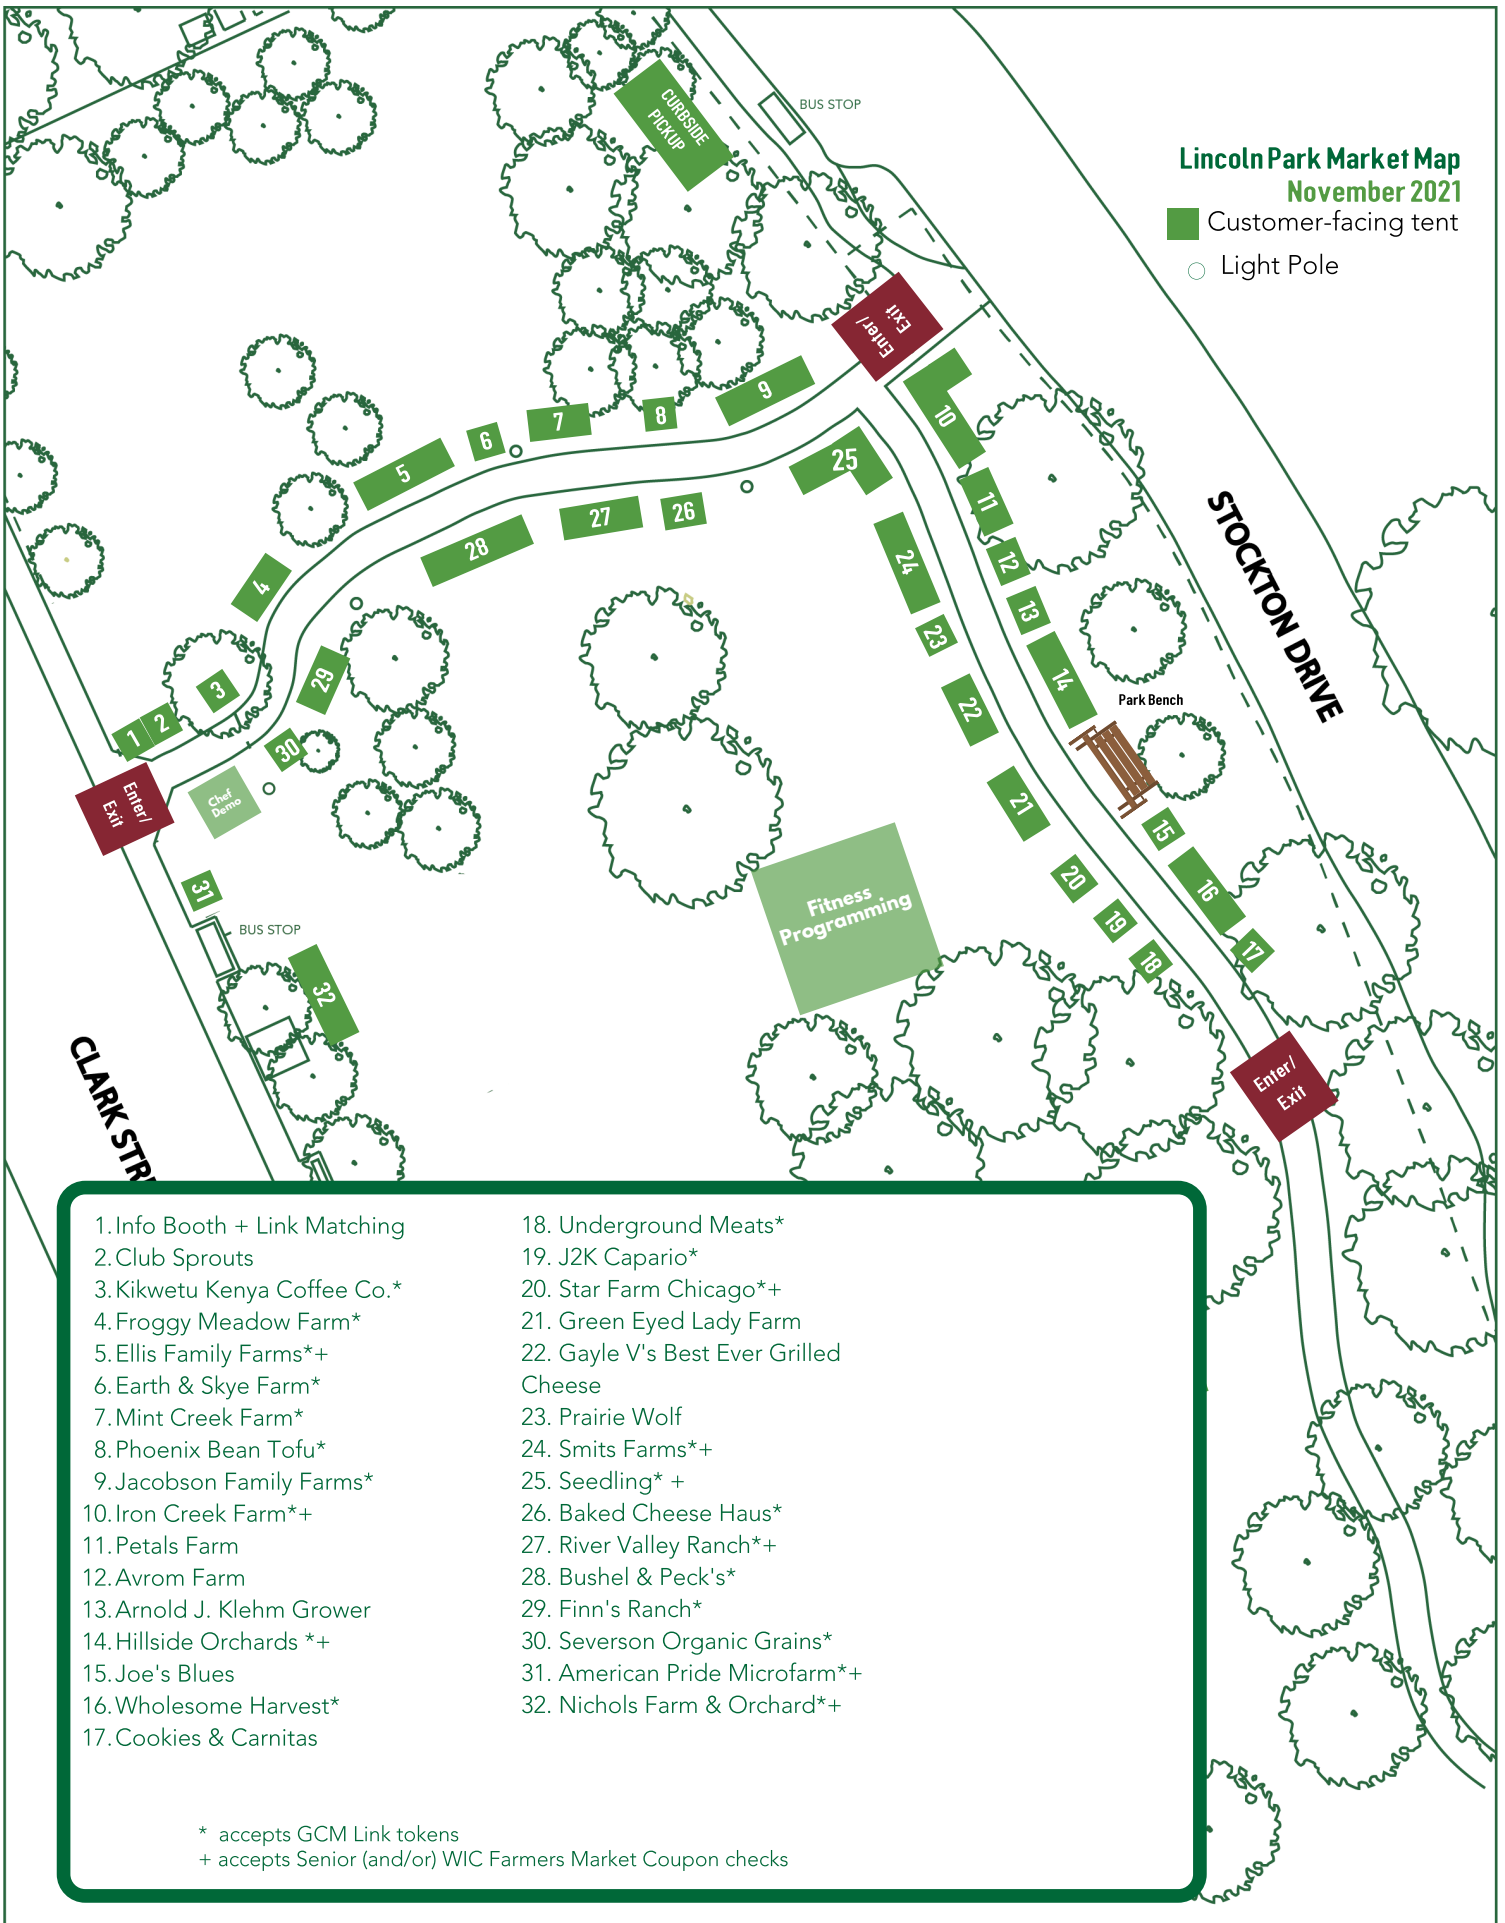

**Lincoln Park Market Map
November 2021**

- Customer-facing tent
- Light Pole

- | | |
|-------------------------------|--|
| 1. Info Booth + Link Matching | 18. Underground Meats* |
| 2. Club Sprouts | 19. J2K Capario* |
| 3. Kikwetu Kenya Coffee Co.* | 20. Star Farm Chicago*+ |
| 4. Froggy Meadow Farm* | 21. Green Eyed Lady Farm |
| 5. Ellis Family Farms*+ | 22. Gayle V's Best Ever Grilled Cheese |
| 6. Earth & Skye Farm* | 23. Prairie Wolf |
| 7. Mint Creek Farm* | 24. Smits Farms*+ |
| 8. Phoenix Bean Tofu* | 25. Seedling* + |
| 9. Jacobson Family Farms* | 26. Baked Cheese Haus* |
| 10. Iron Creek Farm*+ | 27. River Valley Ranch*+ |
| 11. Petals Farm | 28. Bushel & Peck's* |
| 12. Avrom Farm | 29. Finn's Ranch* |
| 13. Arnold J. Klehm Grower | 30. Severson Organic Grains* |
| 14. Hillside Orchards *+ | 31. American Pride Microfarm*+ |
| 15. Joe's Blues | 32. Nichols Farm & Orchard*+ |
| 16. Wholesome Harvest* | |
| 17. Cookies & Carnitas | |

* accepts GCM Link tokens
+ accepts Senior (and/or) WIC Farmers Market Coupon checks